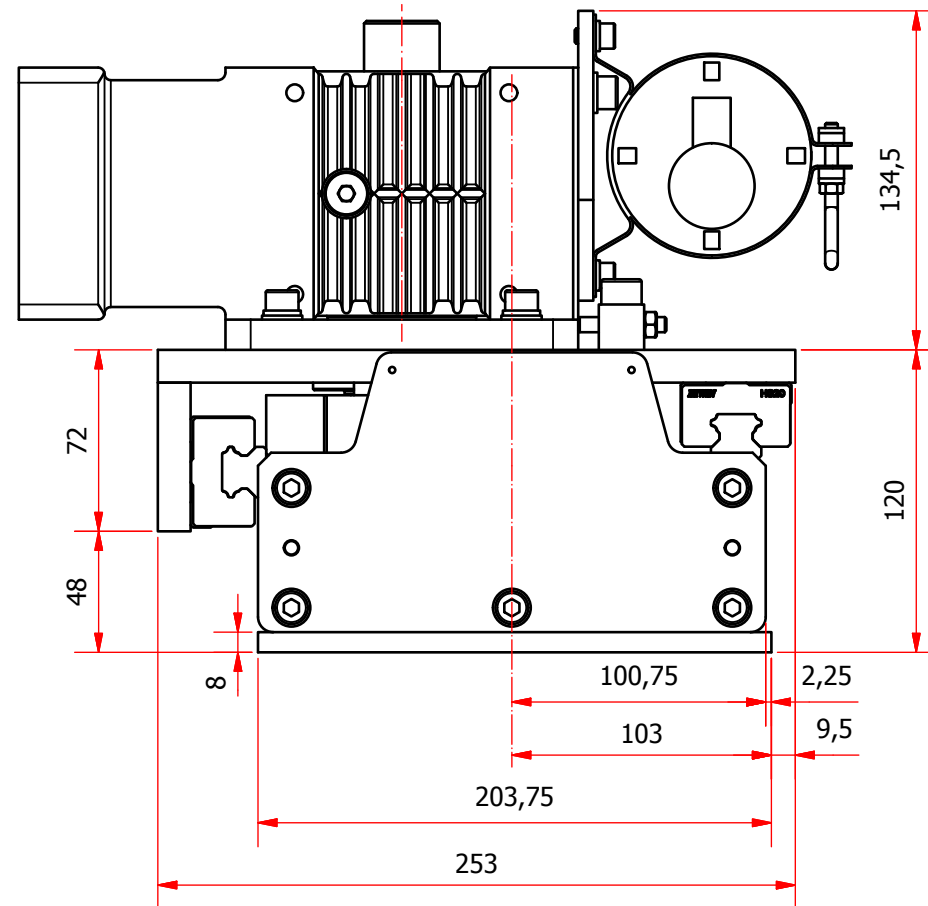

KK-RP-225-20-M2-XXXX (carriage 253x480 mm)

KK-RP-225-20-M2-XXXX (carriage 253x480 mm)