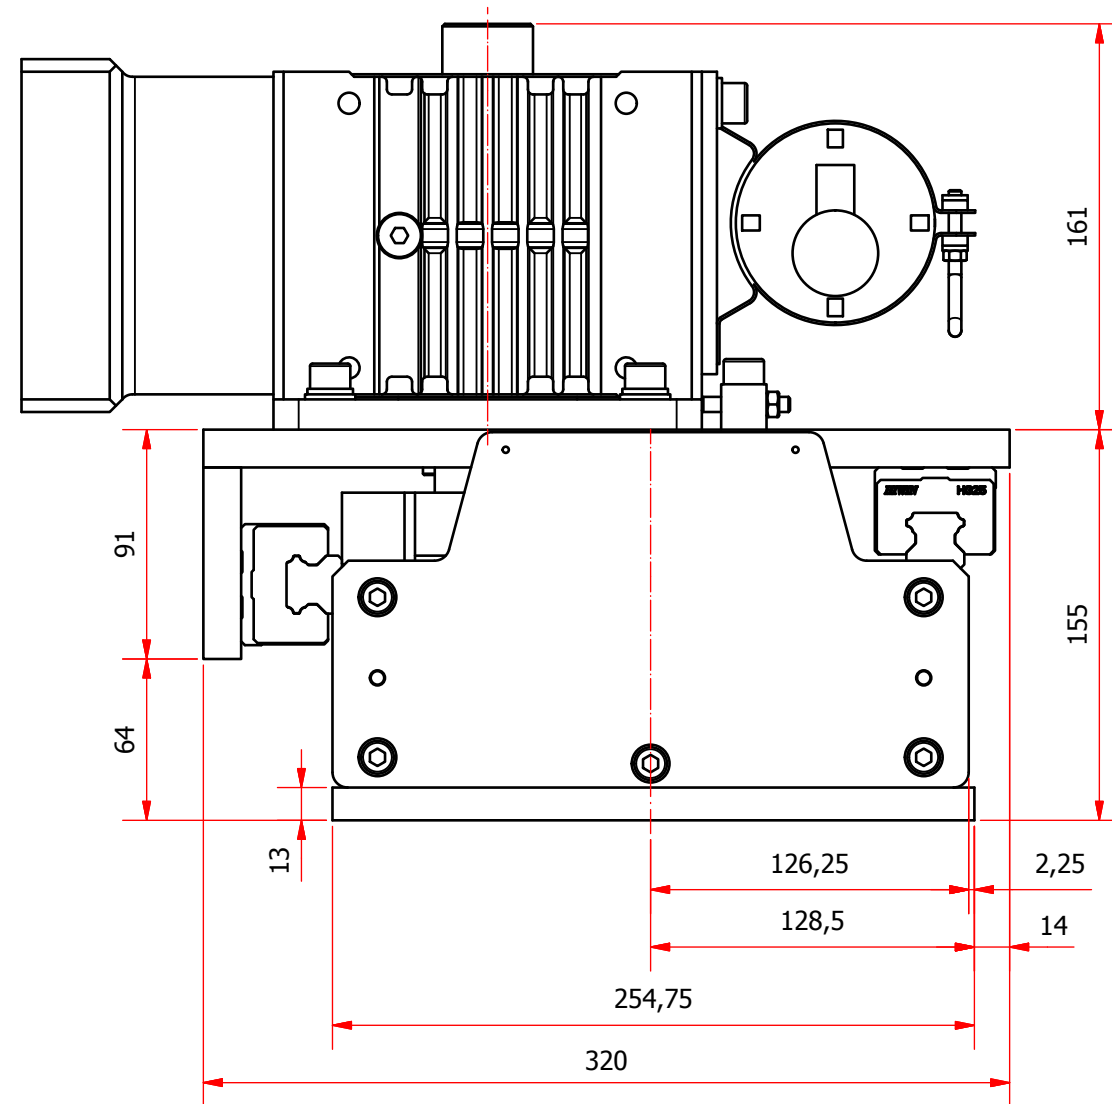

KK-RP-285-25-M3-XXXX (carriage 320x525 mm)

KK-RP-285-25-M3-XXXX (carriage 320x525 mm)